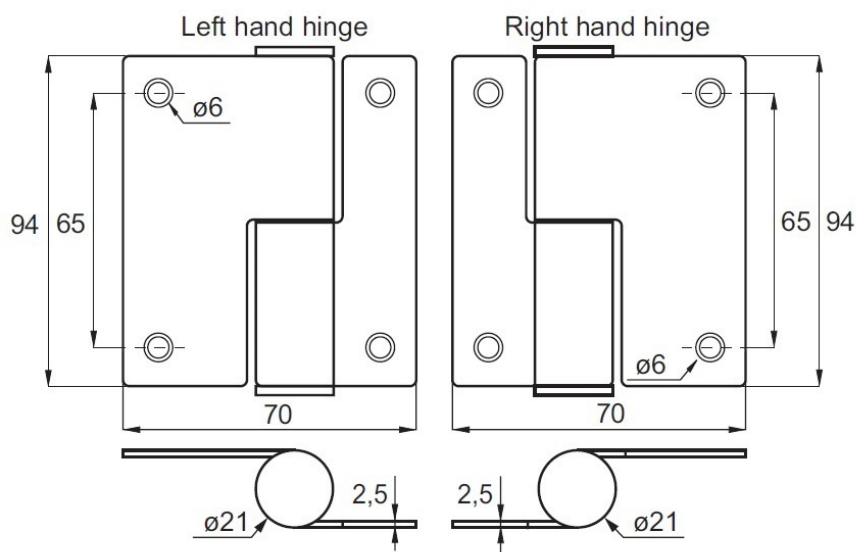

PRODUCT SHEET

Description:

Door Hinge 94x70x2.5mm, Up/Down, SS304 Brushed, RH, Overlay Doors, F/Toilet Cubicles

Item number:

22.23.160-1

Units	Box	Carton	HS Code	Barcode
Pcs.	5	50	8302100090	
				5704866488990